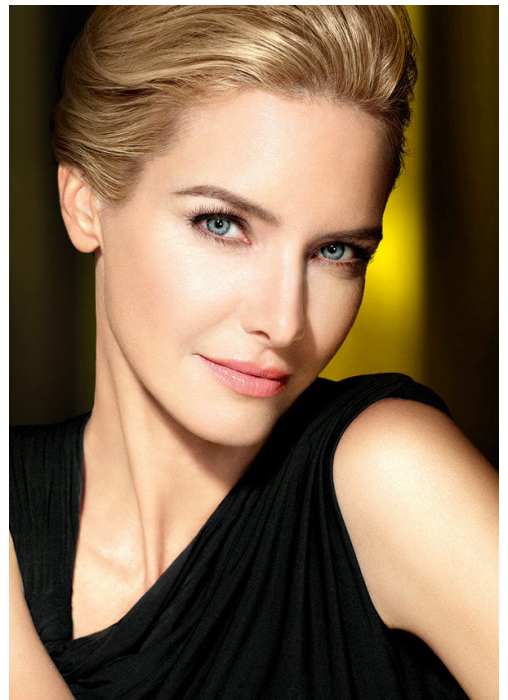

**BEST
PIECES**

Blouse: *Stefano*
Jacket: *Stefano*
Pants: *Stefano*
Boots: *Stefano*
Location: *Stefano*
Agency: *Stefano*