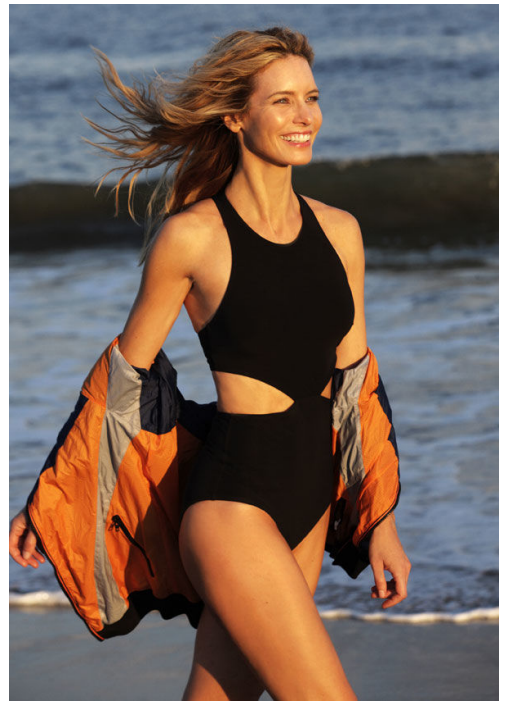

**BEST
PIECES**

Photo: *Stefano*
 Styling: *Stefano*
 Hair: *Stefano*
 Makeup: *Stefano*
 Shoes: *Stefano*
 Accessories: *Stefano*
 Location: *Stefano*
 Agency: *Stefano*

**AVAILABLE
PIECES**

1. *Stefano*
 2. *Stefano*
 3. *Stefano*
 4. *Stefano*
 5. *Stefano*
 6. *Stefano*
 7. *Stefano*
 8. *Stefano*
 9. *Stefano*
 10. *Stefano*
 11. *Stefano*
 12. *Stefano*
 13. *Stefano*
 14. *Stefano*
 15. *Stefano*
 16. *Stefano*
 17. *Stefano*
 18. *Stefano*
 19. *Stefano*
 20. *Stefano*

FASHION
TENDA
A woman in a black lace dress is shown in a full-body shot against a grey background. Her hair is blowing in the wind. The text 'FASHION TENDA' is visible in the bottom left corner.