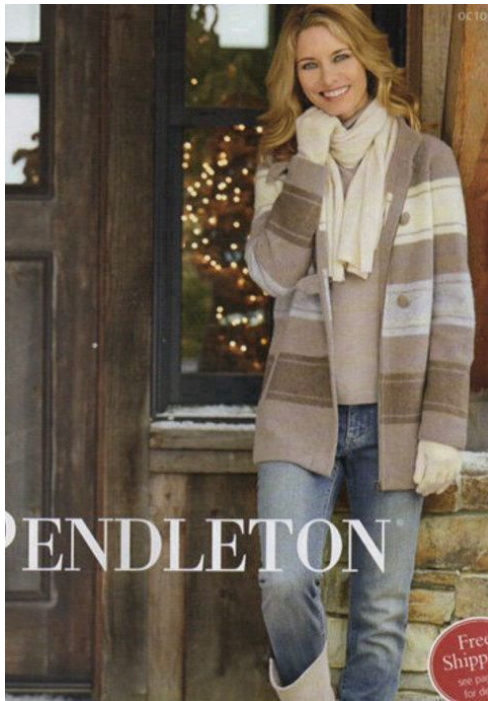

|| M M ||

JULIE LUNDBERG

height: 176 / 5'9 **bust:** 86 / 33 B **waist:** 61 / 24"
hips: 86 / 33" **hair:** blond **eyes:** green **shoes:** EU-40 US-7

**BEST
PIECES**

Photo: *Stefano*
 Styling: *Stefano*
 Hair: *Stefano*
 Makeup: *Stefano*
 Shoes: *Stefano*
 Accessories: *Stefano*
 Location: *Stefano*
 Agency: *Stefano*

**AVAILABLE
PIECES**

Blouse: *Stefano*
 Jacket: *Stefano*
 Pants: *Stefano*
 Boots: *Stefano*
 Location: *Stefano*
 Agency: *Stefano*

**BEST
PIECES**

Blouse: *Stefano*
 Jacket: *Stefano*
 Pants: *Stefano*
 Boots: *Stefano*
 Location: *Stefano*
 Agency: *Stefano*