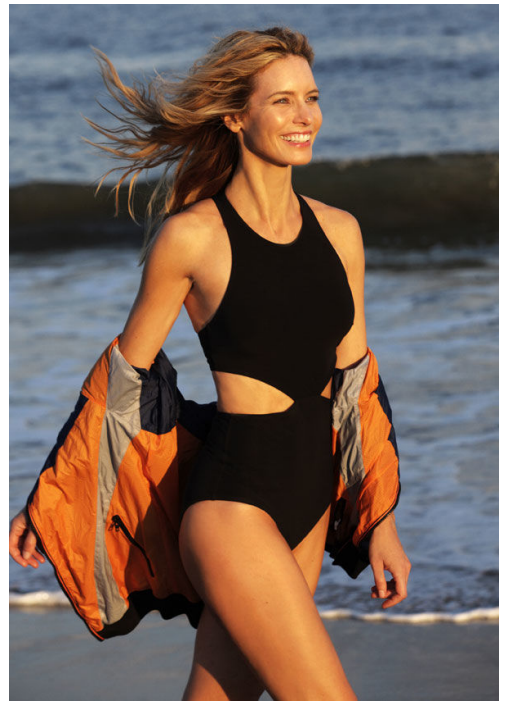

|| M M ||

JULIE LUNDBERG

height: 176 / 5'9 **bust:** 86 / 33 B **waist:** 61 / 24"
hips: 86 / 33" **hair:** blond **eyes:** green **shoes:** EU-40 US-7

**BEST
PIECES**

Photo: *Stefano*
 Styling: *Stefano*
 Hair: *Stefano*
 Makeup: *Stefano*
 Shoes: *Stefano*
 Accessories: *Stefano*
 Location: *Stefano*
 Agency: *Stefano*

**AVAILABLE
PIECES**

Blouse: *Stefano*
 Jacket: *Stefano*
 Pants: *Stefano*
 Boots: *Stefano*
 Location: *Stefano*
 Agency: *Stefano*

**BEST
PIECES**

Blouse: *Stefano*
 Jacket: *Stefano*
 Pants: *Stefano*
 Boots: *Stefano*
 Location: *Stefano*
 Agency: *Stefano*