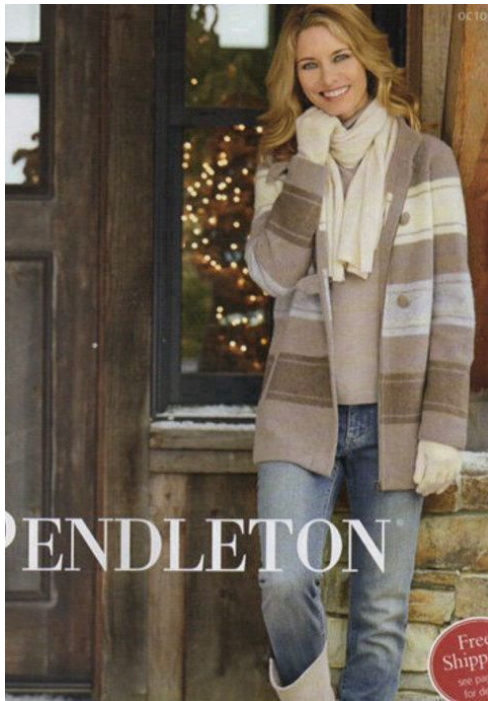

**BEST
PIECES**

Photo: *Stefano*
 Styling: *Stefano*
 Hair: *Stefano*
 Makeup: *Stefano*
 Shoes: *Stefano*
 Accessories: *Stefano*
 Location: *Stefano*
 Agency: *Stefano*

**AVAILABLE
PIECES**

1. *Stefano*
 2. *Stefano*
 3. *Stefano*
 4. *Stefano*
 5. *Stefano*
 6. *Stefano*
 7. *Stefano*
 8. *Stefano*
 9. *Stefano*
 10. *Stefano*
 11. *Stefano*
 12. *Stefano*
 13. *Stefano*
 14. *Stefano*
 15. *Stefano*
 16. *Stefano*
 17. *Stefano*
 18. *Stefano*
 19. *Stefano*
 20. *Stefano*

FASHION
TENDA
A woman in a black lace dress is shown in a full-body shot against a grey background. Her hair is blowing in the wind. The text 'FASHION TENDA' is visible in the bottom left corner.