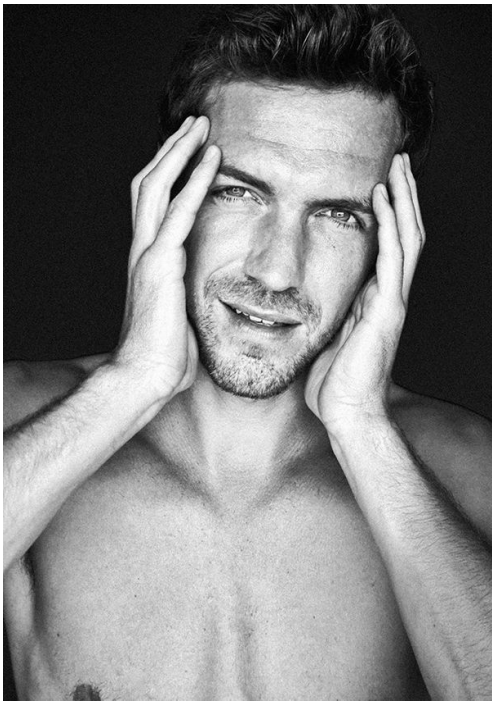

|| M M ||

DAVID ANTOINE

height: 183 / 6'0 **bust:** 98 / 38 **waist:** 75 / 29"

hips: 95 / 37" **hair:** brown **eyes:** blue/green **shoes:** EU-43 US-10

ULTRA POLARIZED

The Ultimate Vision & Protection

INVU.
BY SWISS EYEWEAR GROUP