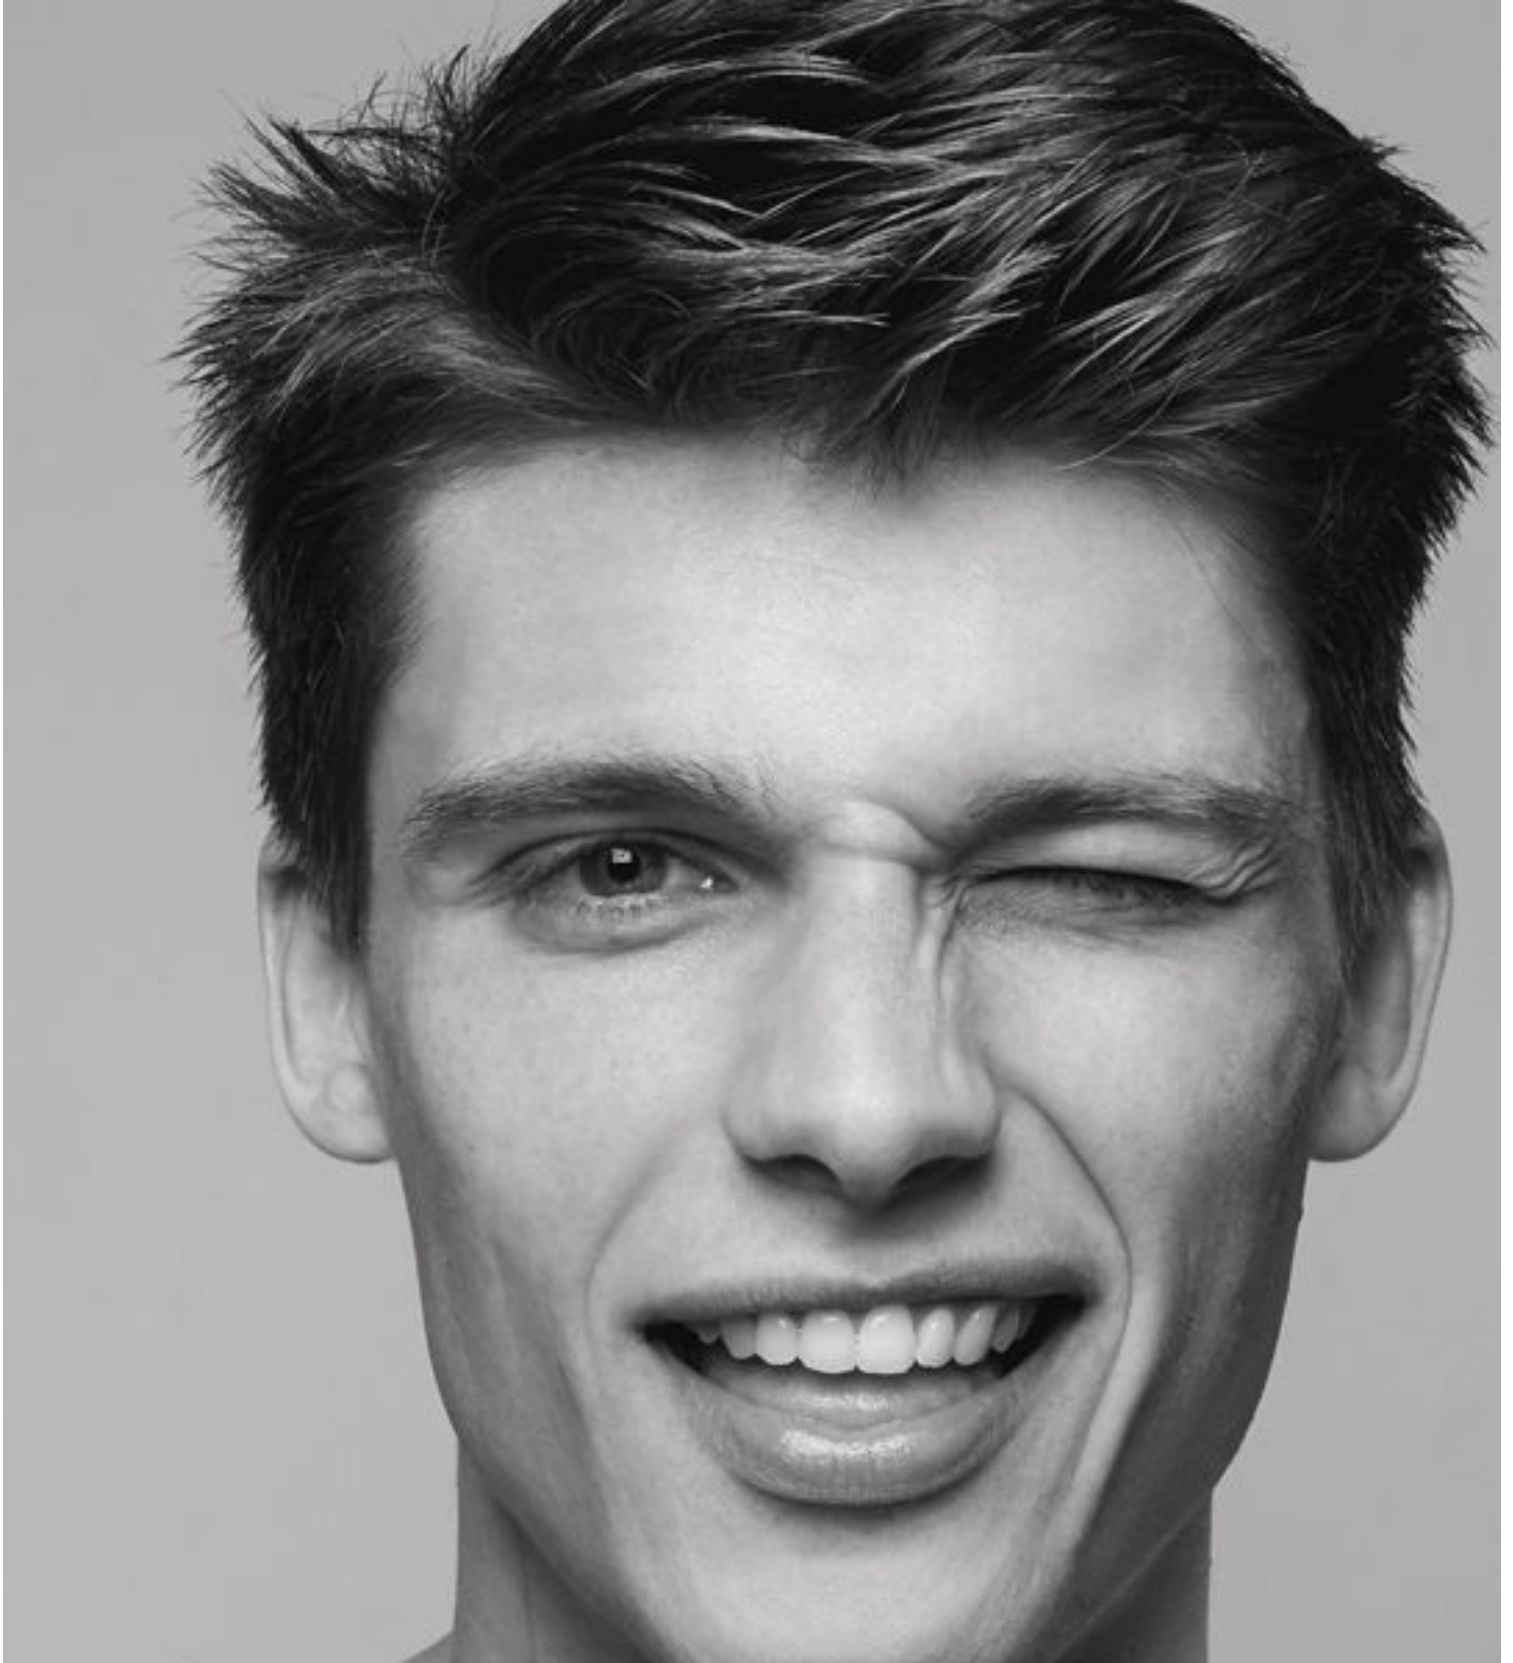

|| M M ||

SAM CORNAND

height: 186 / 6'1 bust: 96 / 37 waist: 78 / 30"
hips: 96 / 37" hair: brown eyes: blue shoes: EU-44 US-11