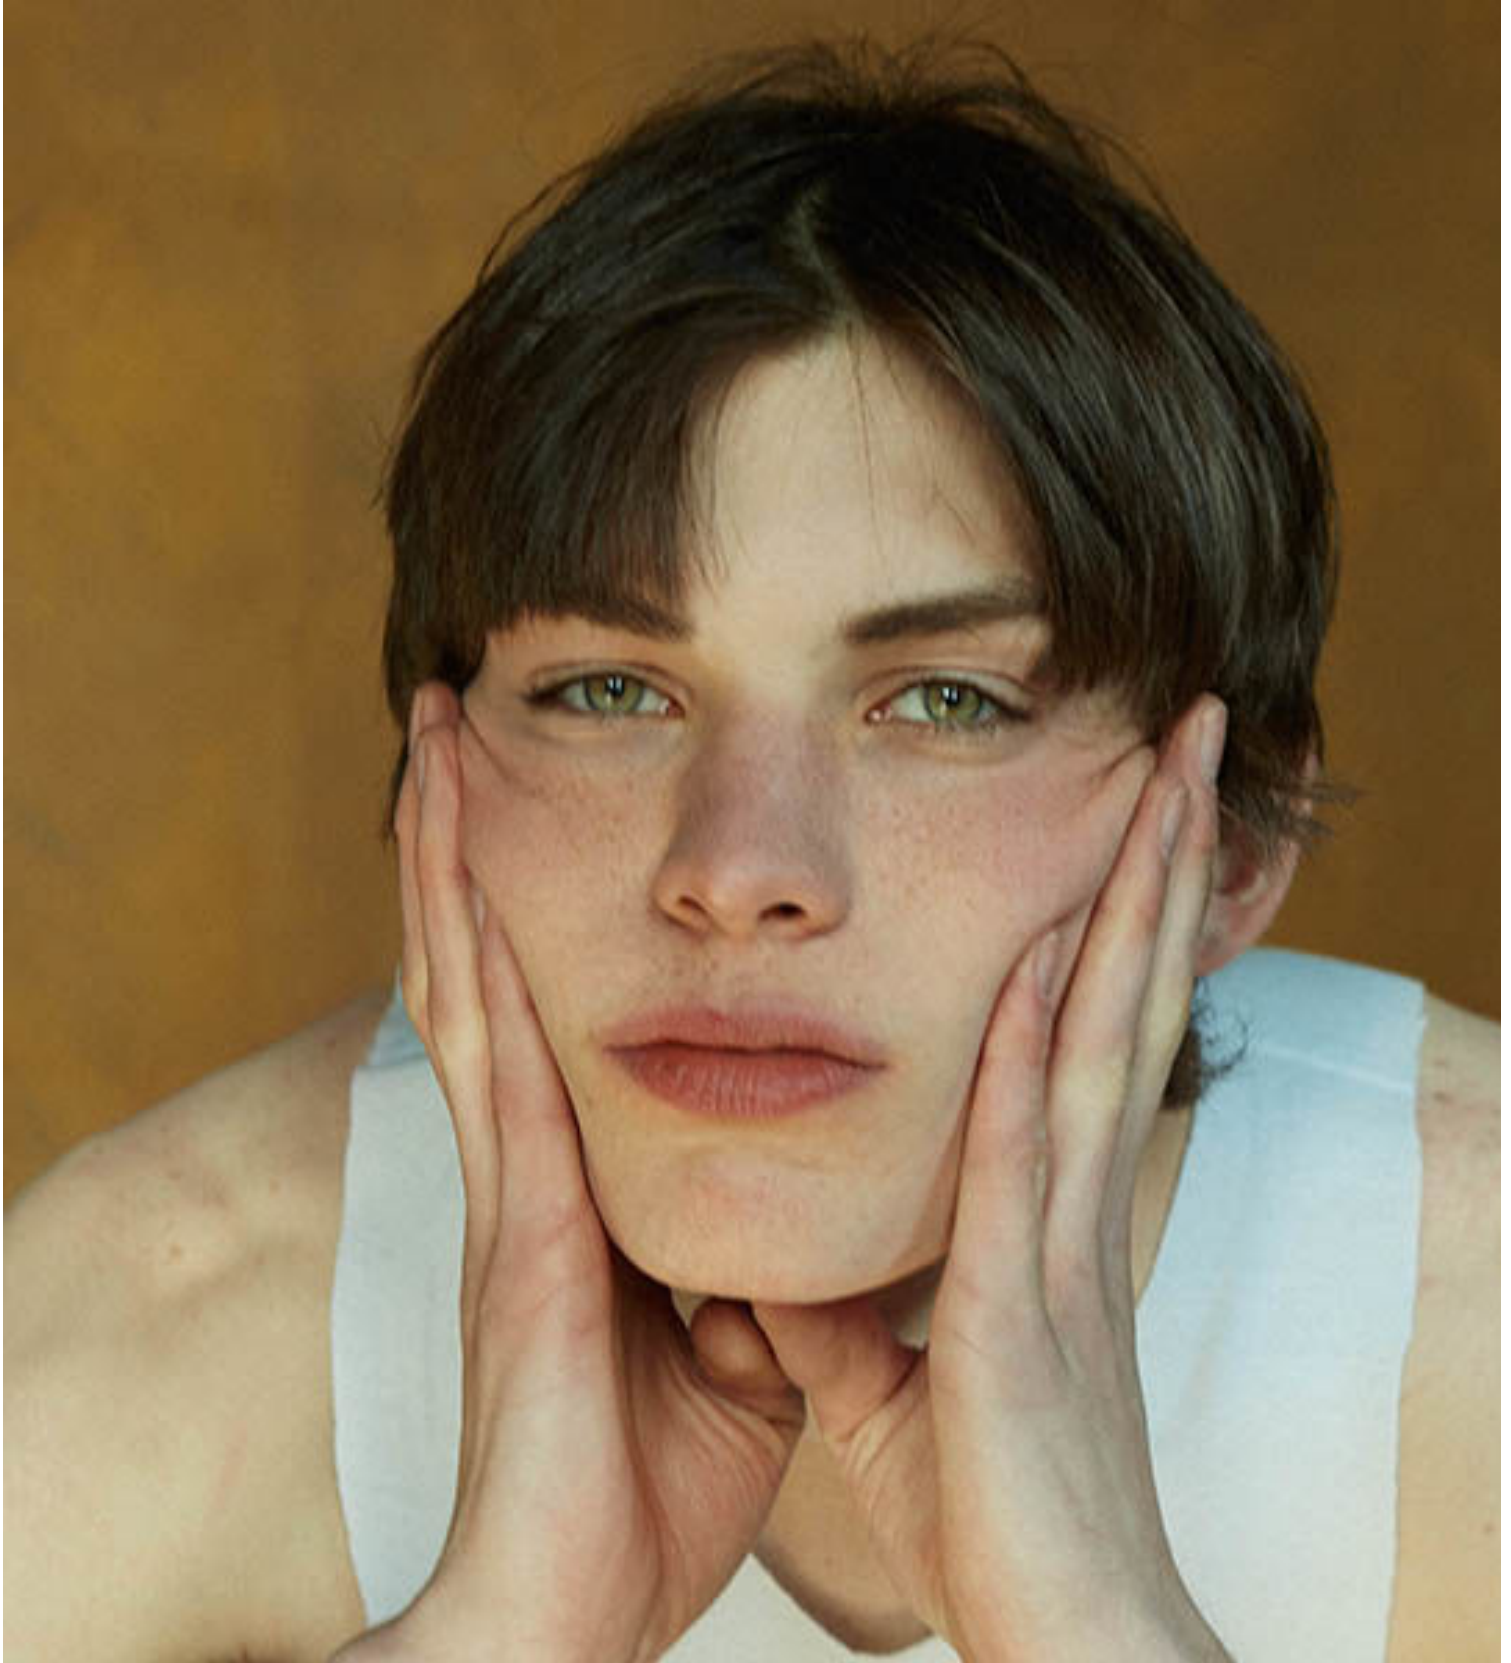

|| M M ||

ANDREW BARABASH

height: 188 / 6'2 bust: 95 / 37 waist: 73 / 28"

hips: 92 / 36" hair: brown eyes: green shoes: EU-44 US-11